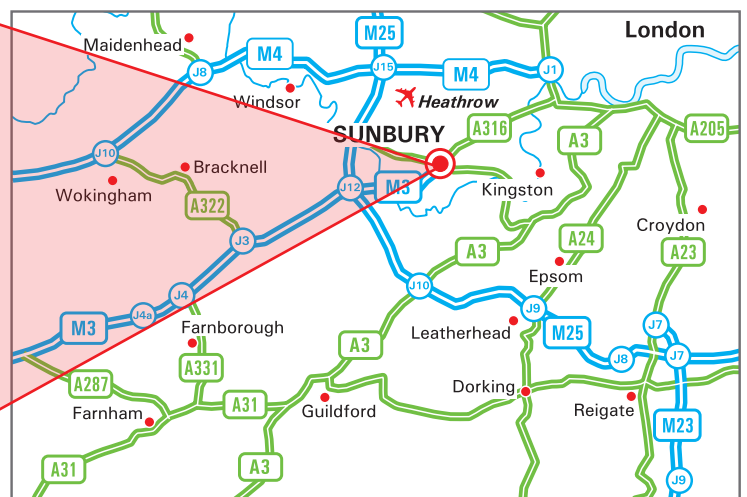

How to find us

Located in Sunbury on Thames, Middlesex, Cobra is easily accessible by car, rail and air. Journey time by car from London is approximately 30 minutes.

From the M25:

Leave the M25 at Junction 12 and join the M3 towards Richmond (London).

Turn left at the second set of traffic lights onto a small trading estate.

Take the second left onto Brooklands Close, so the Crown building is on your left hand side and T Mobile is on the right.

Cobra is the second building on the left.

By Train:

Upper Halliford is the closest station, and is served from London Waterloo.

Walk up from the station onto the bridge over the motorway.

Turn left and cross the bridge.

Turn right over the road at the first set of lights onto a small trading estate.

Take the second turning on your left into Brooklands Close, passing the Crown building and Cobra is the next building on the left.

By Air:

Heathrow Airport is only a 15 minute taxi ride away.

Cobra UK Limited