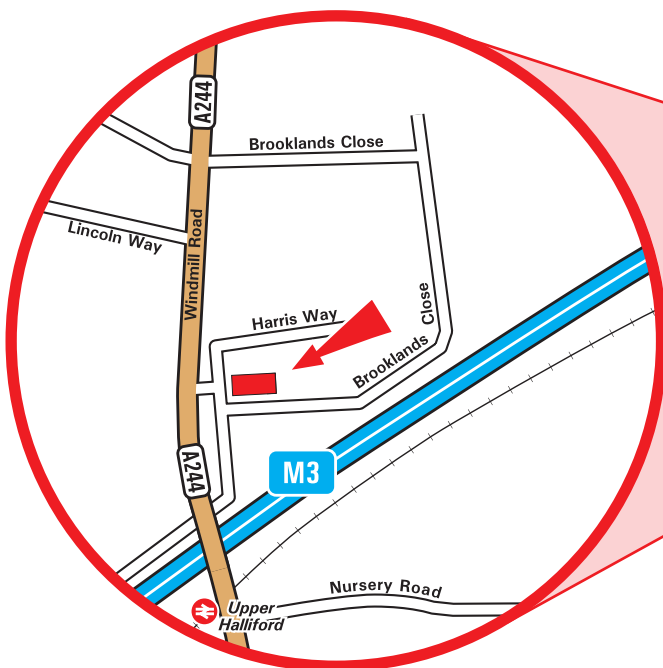

How to find us

Located in Sunbury on Thames, Middlesex, Cobra is easily accessible by car, rail and air. Journey time by car from London is approximately 30 minutes.

From the M25:

Leave the M25 at Junction 12 and join the M3 towards Richmond (London).

Turn left at the second set of traffic lights onto a small trading estate.

Take the second left onto Brooklands Close, so the Crown building is on your left hand side and T Mobile is on the right.

Cobra is the second building on the left.

By Train:

Upper Halliford is the closest station, and is served from London Waterloo.

Walk up from the station onto the bridge over the motorway.

Turn left and cross the bridge.

Turn right over the road at the first set of lights onto a small trading estate.

Take the second turning on your left into Brooklands Close, passing the Crown building and Cobra is the next building on the left.

By Air:

Heathrow Airport is only a 15 minute taxi ride away.

Cobra UK Limited