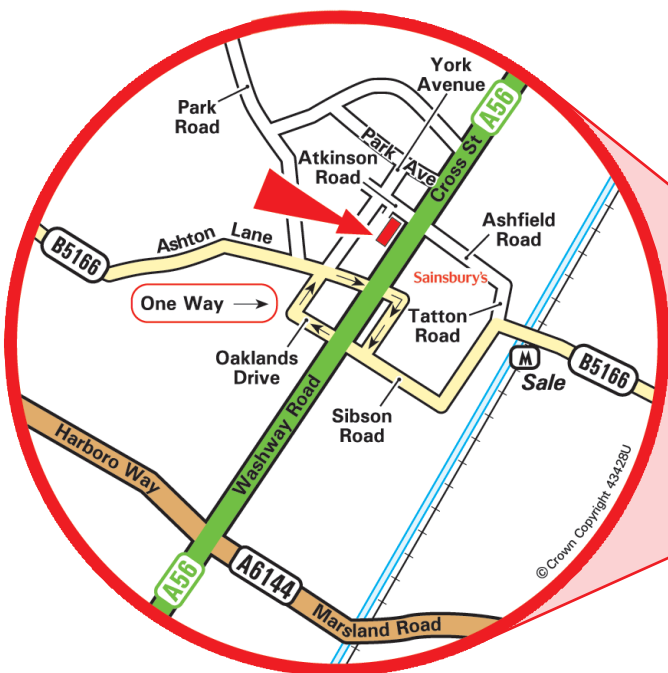

## From the North and East:

Leave the M60 at Junction 7 and take the A56 towards Sale and Altrincham.

After about ½ mile, move into the right hand lane ready to turn right immediately after the Volunteer Pub into Park Avenue.

Then take the first left into York Avenue, and then left into Atkinson Road.

The entrance into the Crossgate House car park is then immediately on your right.

Manchester Piccadilly is the nearest mainline railway station.

Take the Metrolink (tram) direction Altrincham from inside the station (every 12 mins), and disembark at Sale.

Turn left out of the station and cross the road, then turning right at the traffic lights into Tatton Road.

Turn left at the corner into Ashfield Road. You will pass Sainsbury's entrance on your left before arriving at the A56 junction.

You will see Crossgate House directly across the road to your left.

Manchester International Airport is only 8 miles and a 15 minute taxi ride away, with frequent British Airways flights to London Heathrow and Gatwick, and a twice daily direct service with Flybe to Milan Malpensa, as well as many direct services to other international destinations.